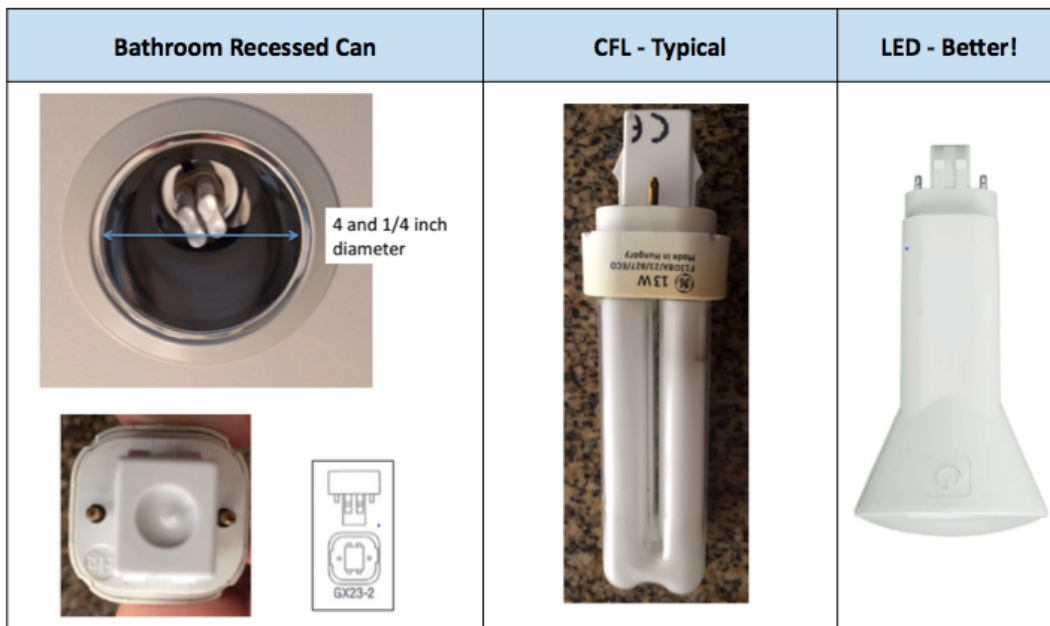

Replacement LED Bulb for Bathroom Recessed Cans

Green Creative Part No. 57933

7Watt - 2-Pin GX23 - 13Watt CFL Equal - 560 Lumens - 3500 Kelvin

Use with Magnetic Ballast or Ballast Bypass

This LED bulb uses ~ half the electricity and makes brighter light than a typical CFL bulb used in Alicante bathroom recessed cans. This LED bulb does not require re-wiring the recessed fixture. Simply replace the current CFL bulb with this LED bulb.